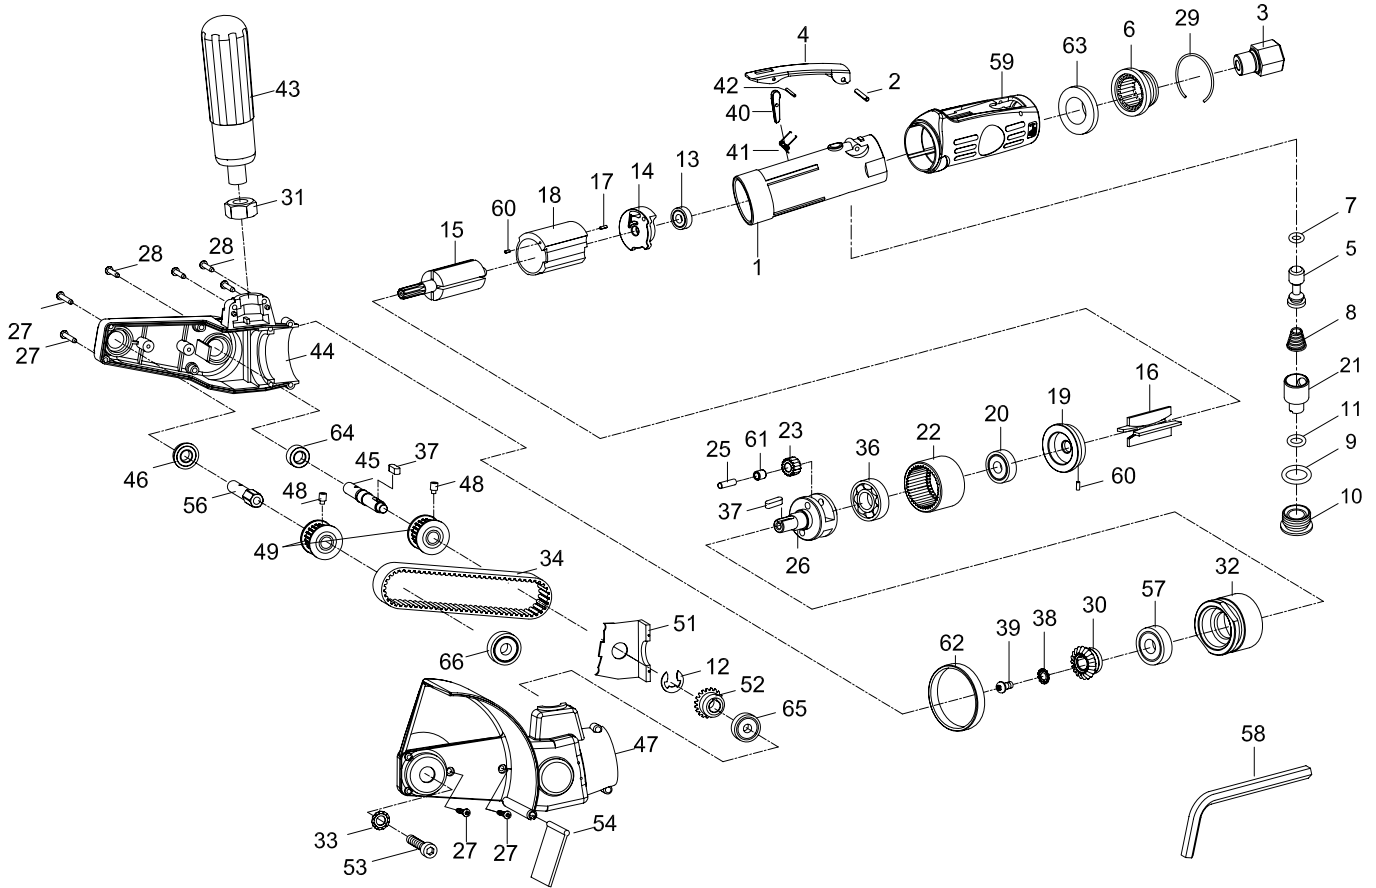

# OS-6902 **GAV** HAVALI YÜZEY TEMİZLEME

No.	Part.No.	Parça Adı	No.	Part. No.	Parça Adı
1	301101	Motor Housing	33	690133	Toothed Washer
2	30102	Spring Pin (3*24L)	34	690134	Toothed Belt
3	51203	Air Inlet	36	040313	Ball Bearing (6001Z)
4	6K-301104	Throttle Lever	37	690121	Key(2) (3*10)
5	6K-301105	Valve Stem	38	690111	Toothed Washer (BW-4.5)
6	51206	Exhaust Deflector	39	690110	Screw
7	70107	O-Ring (4.8*1.9)	40	522239	Safety Bar
8	51208	Spring	41	522212	Spring
9	70123	O-Ring (11.8*2.4)	42	51542	Spring Pin (2*18L)
10	51210	Throttle Valve Plug	43	690137	Handle
11	40305	O-Ring (6.5*2)	44	690107	Plastic Housing(R)
12	690112	E-Ring (ETW-8)	45	690120	Belt Drive Shaft
13	052213	Ball Bearing (696ZZ)	46	0690108	Ball Bearing (LF-688ZZ)
14	301114	End Plate	47	690108	Plastic Housing(L)
15	95-301115	Rotor	48	690117	Set Screw(2) (M4)
16	512216	Rotor Blades(4)	49	690109	Toothed Pulley(2)
17	30117	Spring Pin (1.5*6L)	51	690113	Inner Bulkhead
18	512218	Cylinder	52	690122	Bevel Gear
19	95-301119	Front End Plate	53	20523	Hexagonal Hole Screw (M6*25L)
20	030120	Ball Bearing (608ZZ)	54	690136	Dust Cover
21	51221	Air Regulator	56	690123	Spindle
22	70922	Internal Gear	57	051220	Ball Bearing (6000ZZ)
23	690146	Planet Gear(2)	58	10018	Hex. Key Wrench (5mm)
25	746425	Pin(2) (4*14.8L)	59	512252	Grip
26	690126	Planet Cage	60	30117-22	Spring Pin(2) (1.5*4)
27	690127	Tapping Screw(4) (TS 2.9*20L)	61	690145	Bushing(2)
28	690128	Tapping Screw(8) (TS2.9*16L)	62	95-301120	Decoration Ring
29	51229	Retaining Ring	63	51250	Muffler
30	690130	Bevel Gear	64	0688ZZ	Ball Bearing (688ZZ)
31	690131	Nut	65	030113	Ball Bearing (626ZZ)
32	690132	Housing Cap	66	030120-12	Ball Bearing (608RS)